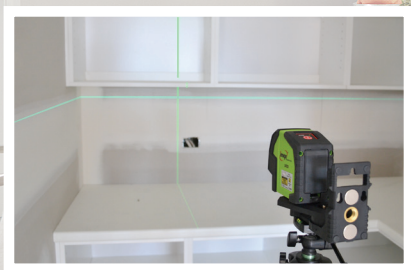

# The next legend... GREEN BEAM

**The Breakthrough** in LaserEDGE technology... **The Brightest** line laser has arrived. A crossline, plumb dot multiple functions, higher visibility creating longer range, slope mode locking, outdoor function and various mounting options in the most accurate and efficient package available.

With the **brightest**, high definition green beam, the Imex LX22G comes with superior technology and is the new generation tool for every interior tradesman.

- **Hyper-bright** line, dots
- Self levelling
- Vertical & Horizontal lines
- Plumb up & Plumb down spot
- Level lock for slope hold
- Swivel base, magnetic wall bracket
- Attaches to standard tripod camera tripod or laser pole
- Outdoor mode for optional detector

**2YR WARRANTY**

Heavy Duty Protection

On/Off Single Button

Easy Pin Hanger aligned with horizontal line

Tripod Side Mount

Magnetic Bracket

Swivel Base

Tripod Mount