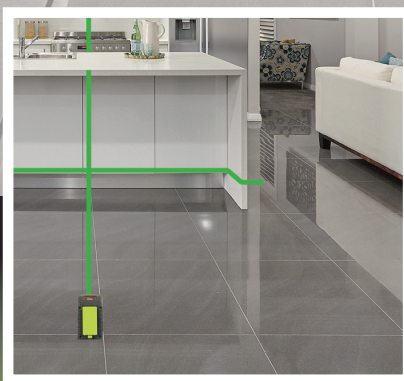

With the **brightest**, high definition green beam, the Imex LX22G comes with superior technology and is the new generation tool for every interior tradesman.

- **Hyper-bright** line, dots
- Self levelling
- Vertical & Horizontal lines
- Plumb up & Plumb down spot
- Level lock for slope hold
- Swivel base, magnetic wall bracket
- Attaches to standard tripod camera tripod or laser pole
- Outdoor mode for optional detector

### Options

- Tripod
- Outdoor detector

| Specifications 012-LX22GS includes tripod |                                        |
|-------------------------------------------|----------------------------------------|
| Light Class                               | 532nm Class 11 Green Beam              |
| Range                                     | Up to 40m-light dependent              |
| Range with detector                       | 55m outdoors                           |
| Accuracy                                  | +/- 2mm @ 10m                          |
| Laser                                     | 1 vertical / 1 horizontal / plumb spot |
| Power Source                              | 4 x AA                                 |
| Operating time                            | 16 hrs all lasers                      |
| Protection Class                          | IP54                                   |
| Operation Temp Range                      | -10°C to +50°C                         |

**2YR WARRANTY**

Heavy Duty Protection

On/Off Single Button

Easy Pin Hanger aligned with horizontal line

Tripod Side Mount

Magnetic Bracket

Swivel Base

Tripod Mount

Locking Mode

Plumb Up Spot

Vertical Line

Horizontal Line

Plumb Down Spot

*measuring*  
**"Start a revolution"**  
[www.imexlasers.com.au](http://www.imexlasers.com.au)