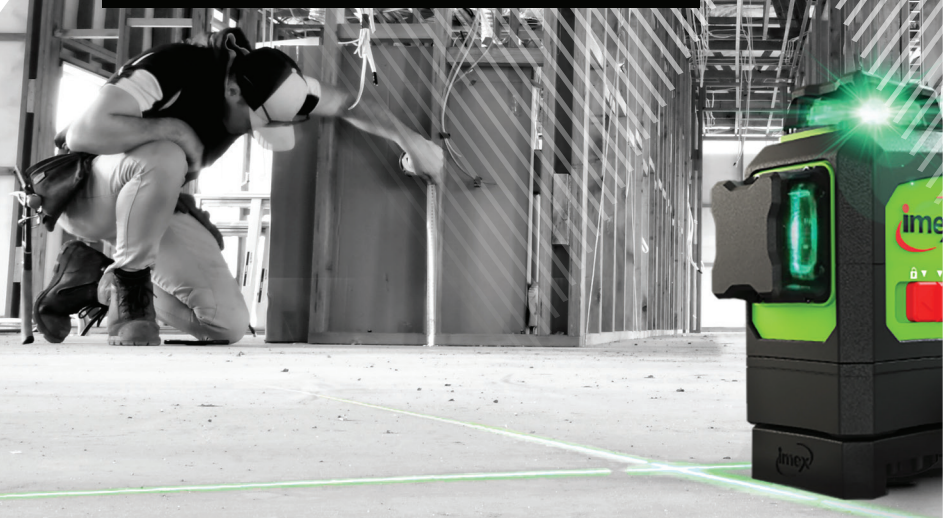

## MULTI-LINE LASER

### GREEN BEAM

**LX SERIES II**

The ultimate in multi-line laser levelling, the Imex LX3DG has full 360° uninterrupted lines and a unique preciseALIGN™ fine adjustment which pivots from the datum point for the optimum levelling experience. Powered with a lithium platform, the kit includes a spare battery for maximum efficiency.

- > Green beam
- > 1 horizontal, 2 vertical lines
- > All lines 360° uninterrupted
- > PreciseALIGN™ fine adjustment
- > Heavy duty magnetic bracket
- > Ceiling set-out bracket
- > Lithium battery

LX3DG – Green beam	012-LX3DG
Self levelling range	4° ± 1
Out of level indication	laser blinks on/off
Laser beams	1 horizontal, 2 vertical 360° lines
Laser accuracy	±3mm @10m
Laser class	Class 2
Laser wavelength	520nm ± 10 nm
Laser distance	20m light dependent
Laser distance with optional detector	50m
Power source	5.2 Ah lithium ion
Charging type	USB-C
Run time- all beams	5 hrs approx.
Control switch	1 button, pendulum lock
Unit adjustment	PreciseALIGN™, fine adjustment screw
IP Rating	IP54
Operating temperature	-10° to +50°C
Storage temperature	-20° to +70° C
Unit weight with battery	1kg
Warranty	3 years
Re-calibratable	Yes
Spare lithium battery	Yes
Kit Inclusions	unit, lithium battery x 2, USB-C charger, magnetic bracket, ceiling bracket, operating manual, plastic carry case

**PreciseAlign™**  
Up to 10° Fine Adjustment for precise 90° set out on LX3DG.

**5.2Ah Lithium Battery Platform.**

**360(degree) Layout**  
Horizontal and vertical 360-degree layout.