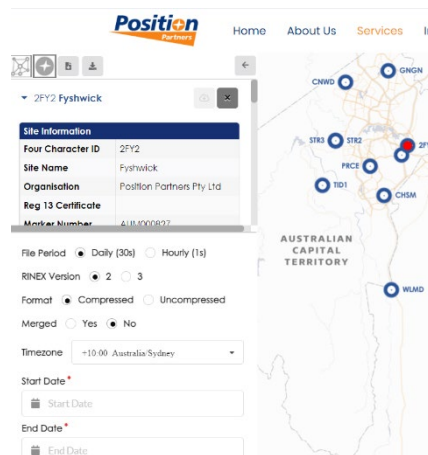

Attention AllDayRTK RINEX Users Please Read: Important Information

1 What?

The AllDayRTK Development Operations (DevOps) advise about new features for RINEX download from the AllDayRTK web map: www.positionpartners.com.au/alldayrtk/map/

Features for AllDayRTK PLUS and RINEX users include:

- Improved "Add to Cart" functionality.
- Select either Compressed or Uncompressed files.
- Select either Merged or Unmerged files.
- Time picks in local time e.g. Time zone Australian Eastern Standard Time (AEST) etc.
- Customised API for automated RINEX workflows suitable for large volumes or project work.

Download limits increased per request.

- Daily Range increased from 14 days --> 90 days.
- Hourly range increased from 36 hours --> 72 hours.
- Download size limits increased from 250mb --> 1000mb.

2 When?

From	To
Friday 14th April 2023	On going

3 Impact!

For all AllDayRTK Plus and RINEX users

4 Help?

If you would like to provide feedback or suggestions please contact our team.

General enquiries

AllDayRTK@positionpartners.com.au

Customer login

www.positionpartners.com.au/my-account